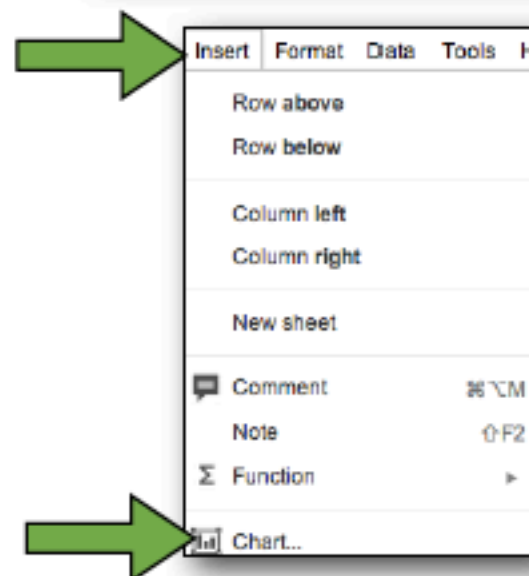

How to Enter Charts

Enter information
Highlight it

Time	Distance
5	11
7	22
89	2
5	
44	22
5	3
4	56

Go to Insert-Chart

17

Select the Chart
Press Insert

Note You can customize
your chart by clicking on
tap 1 and 2